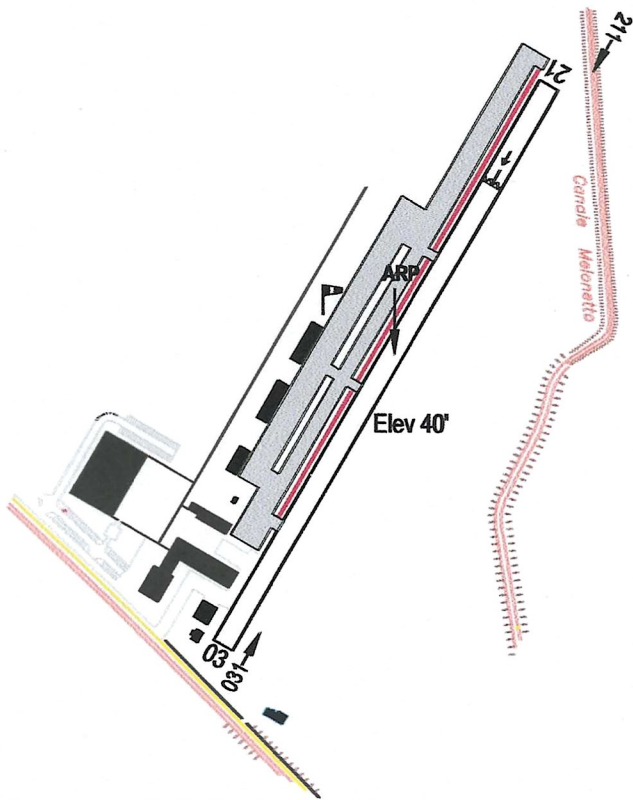

**SAN STINO DI LIVENZA**  
**AVIOSUPERFICIE PARCO LIVENZA**  
**ITALY**

10 OCT 05

(FIS)  
 PADOVA INFORMATION 123.25

RWY No	Dimension (m) - Surface	TORA (m)	LDA (m)	Streight	Lights
03 21	650 x 23 Grass	650 650	650 515		—

**Restricted use**  
**Note:** see also TREVISO 10-1V  
 The airfield is located within TREVISO CTR; Outside the published VFR routes contact with TREVISO APP is mandatory  
 Avoid to overfly the town San Stino di Livenza near airfield  
**CAUTION:** Electric wires at 150 m RWY 21 (height 10m)  
 RWY 03 right-hand circuit  
 Pilots shall pay attention to school & training flights near airfield